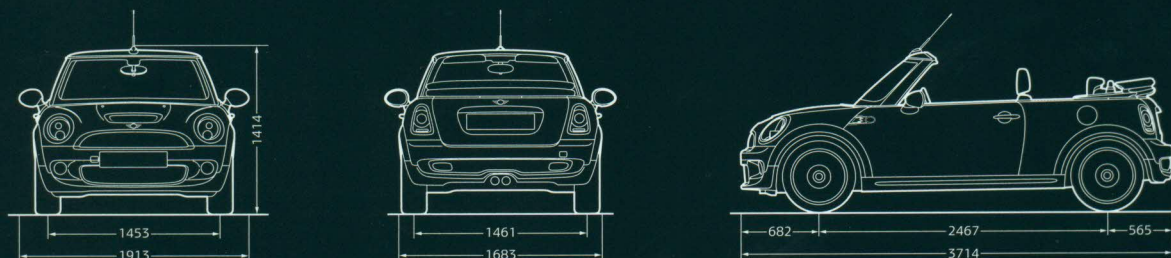

MINI COOPER CABRIO. MINI COOPER S CABRIO.

MINI COOPER CABRIO.

MINI COOPER S CABRIO.

All figures in millimetres.

The soft top on the MINI Cabrio not only opens and closes at the touch of a button (in just 15 seconds), but also features an integrated sunroof function that opens to a maximum of 40 centimetres and can be operated while the car is moving at up to 120 km/h.

TECHNICAL DATA*

		MINI COOPER CABRIO	MINI COOPER S CABRIO
Unladen weight (EU)	kg	1240 [1280]	1305 [1330]
Displacement	cm ³	1598	1598
Max. output/max. revs	kW/hp/rpm	88/120/6000	128/175/5500
Max. torque/revs	Nm/rpm	160/4250	240 (260)**/ 1600-5500
Acceleration 0-100 km/h	sec	9.8 [11.1]	7.4 [7.7]
Acceleration 80-120 km/h (4th/5th gear)	sec	10.5/13.3	6.2/7.9
Top speed	km/h	198 [191]	222 [217]
Fuel consumption (urban)	l/100 km	7.4 [9.3]	8.1 [9.9]
Fuel consumption (extra-urban)	l/100 km	4.7 [5.2]	5.4 [5.4]
Fuel consumption (combined EU cycle)	l/100 km	5.7 [6.7]	6.4 [7.1]
Luggage capacity	l	125/170-660	125/170-660
CO ₂ emissions	g/km	137 [161]	153 [170]
Tank capacity	l	40	50