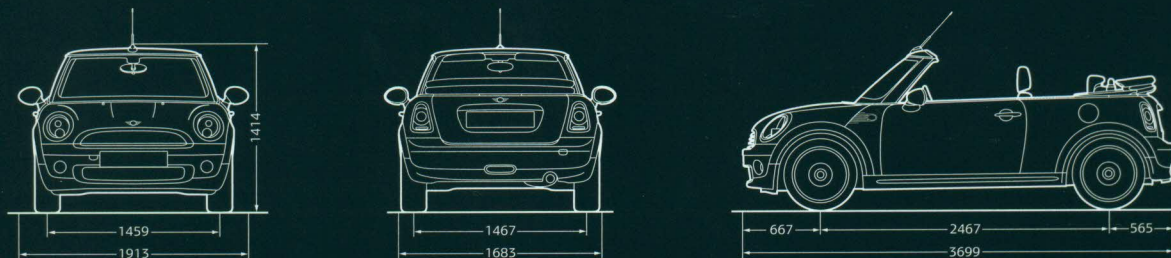

MINI COOPER CABRIO. MINI COOPER S CABRIO.

MINI COOPER CABRIO.

MINI COOPER S CABRIO.

All figures in millimetres.

The soft top on the MINI Cabrio not only opens and closes at the touch of a button (in just 15 seconds), but also features an integrated sunroof function that opens to a maximum of 40 centimetres and can be operated while the car is moving at up to 120 km/h.

TECHNICAL DATA*

		MINI COOPER CABRIO	MINI COOPER S CABRIO
Unladen weight (EU)	kg	1240 [1280]	1305 [1330]
Displacement	cm ³	1598	1598
Max. output/max. revs	kW/hp/rpm	88/120/6000	128/175/5500
Max. torque/revs	Nm/rpm	160/4250	240 (260)**/ 1600-5500
Acceleration 0-100 km/h	sec	9.8 [11.1]	7.4 [7.7]
Acceleration 80-120 km/h (4th/5th gear)	sec	10.5/13.3	6.2/7.9
Top speed	km/h	198 [191]	222 [217]
Fuel consumption (urban)	l/100 km	7.4 [9.3]	8.1 [9.9]
Fuel consumption (extra-urban)	l/100 km	4.7 [5.2]	5.4 [5.4]
Fuel consumption (combined EU cycle)	l/100 km	5.7 [6.7]	6.4 [7.1]
Luggage capacity	l	125/170-660	125/170-660
CO ₂ emissions	g/km	137 [161]	153 [170]
Tank capacity	l	40	50